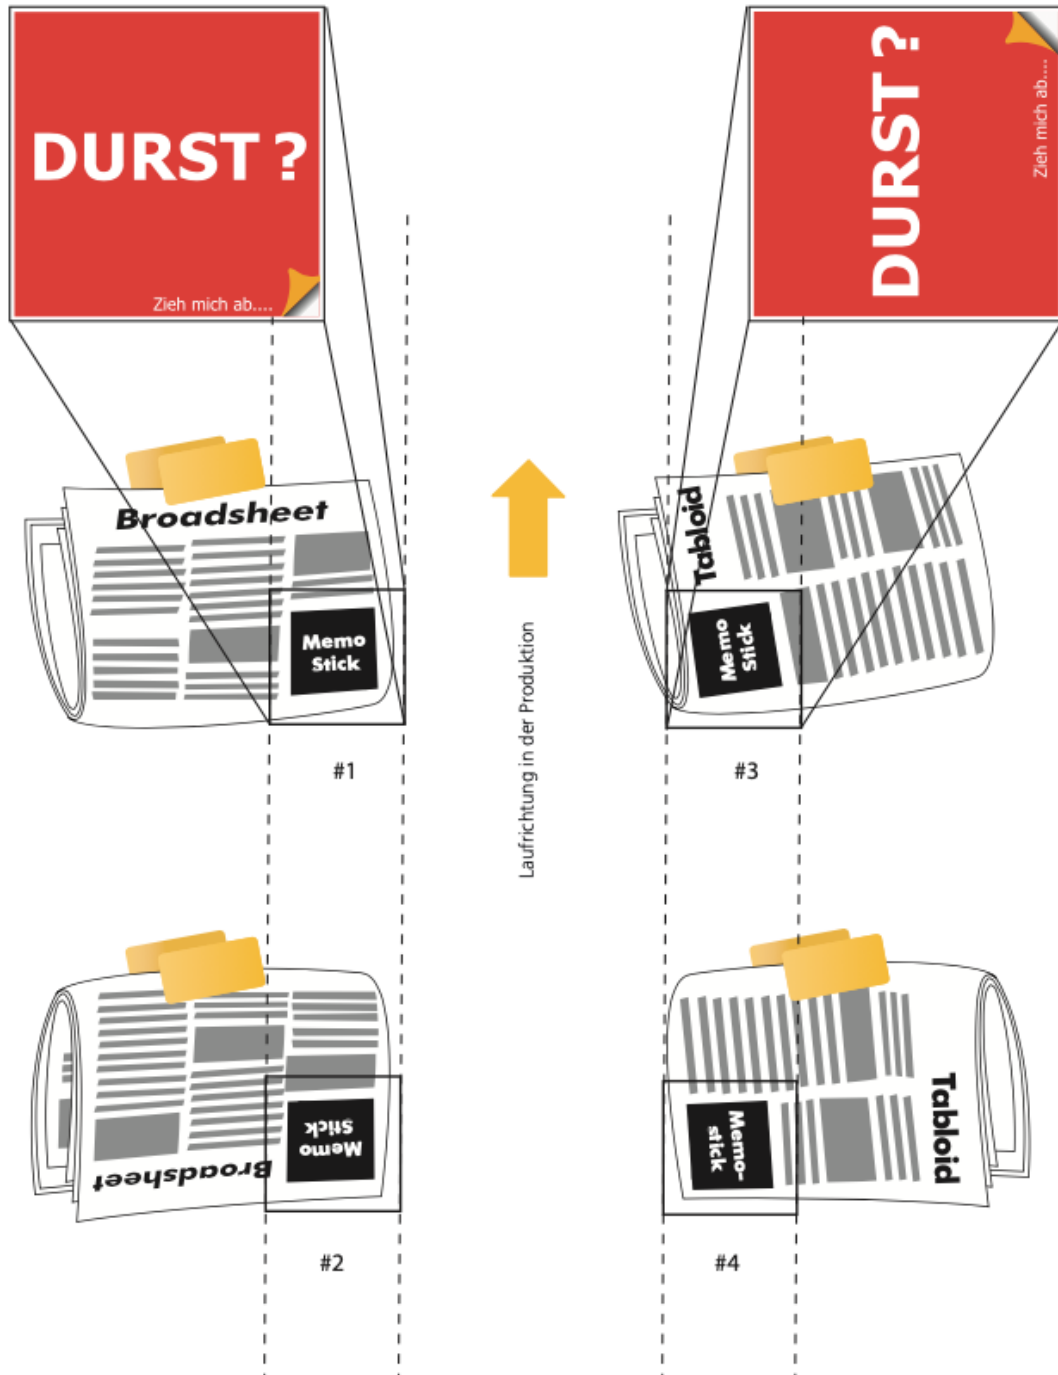

MemoStick® Das Original Aufspenderrichtungen

Valecom AG – Let's be like stickers and stick to it.

Sihleggstrasse 23 | CH-8832 Wollerau | Phone +41 58 255 02 70 | info@valecom.com

www.valecom.com